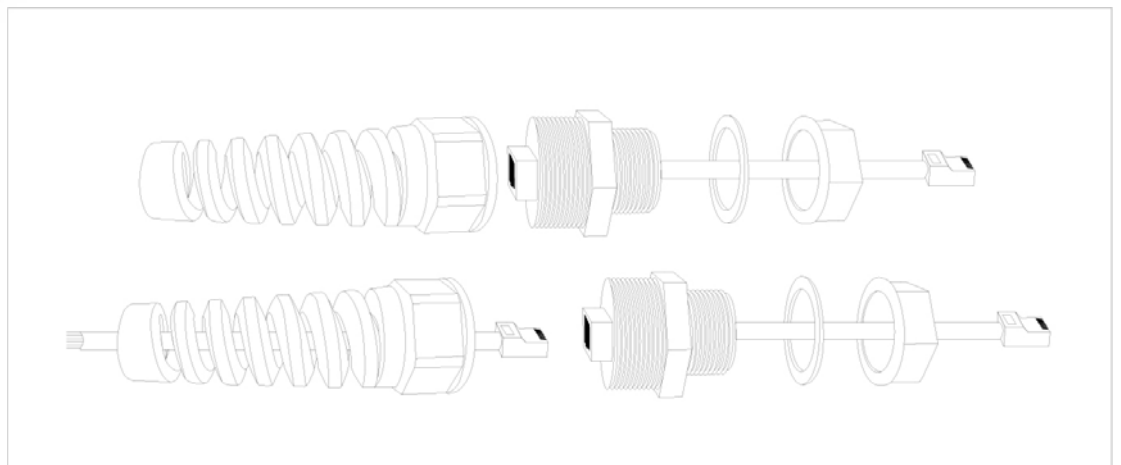

IP 66 RJ45 Waterproof Kits

2 colors available (Black or White)

Easy Install and Waterproof